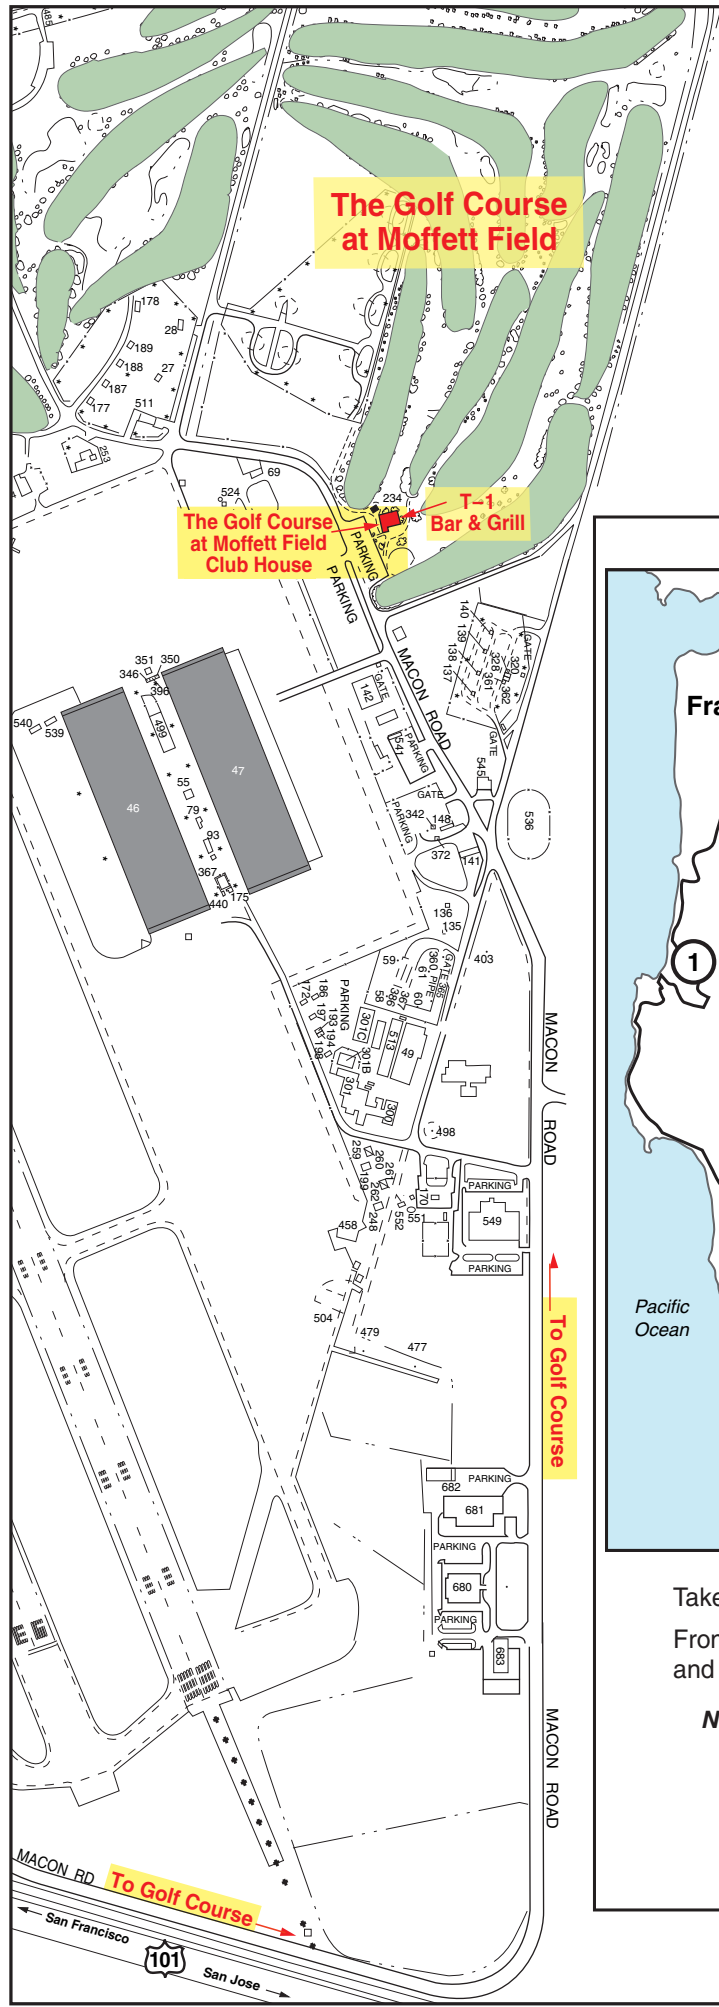

The Golf Course at Moffett Field

The Golf Course at Moffett Field Club House
T-1 Bar & Grill

Directions to Ames Research Center

Take Moffett Field Exit 398 from Highway 101, turn right at the light.
From Highway 85, take the Moffett Blvd. exit, turn right at the light, and follow it over the Highway 101 overpass.