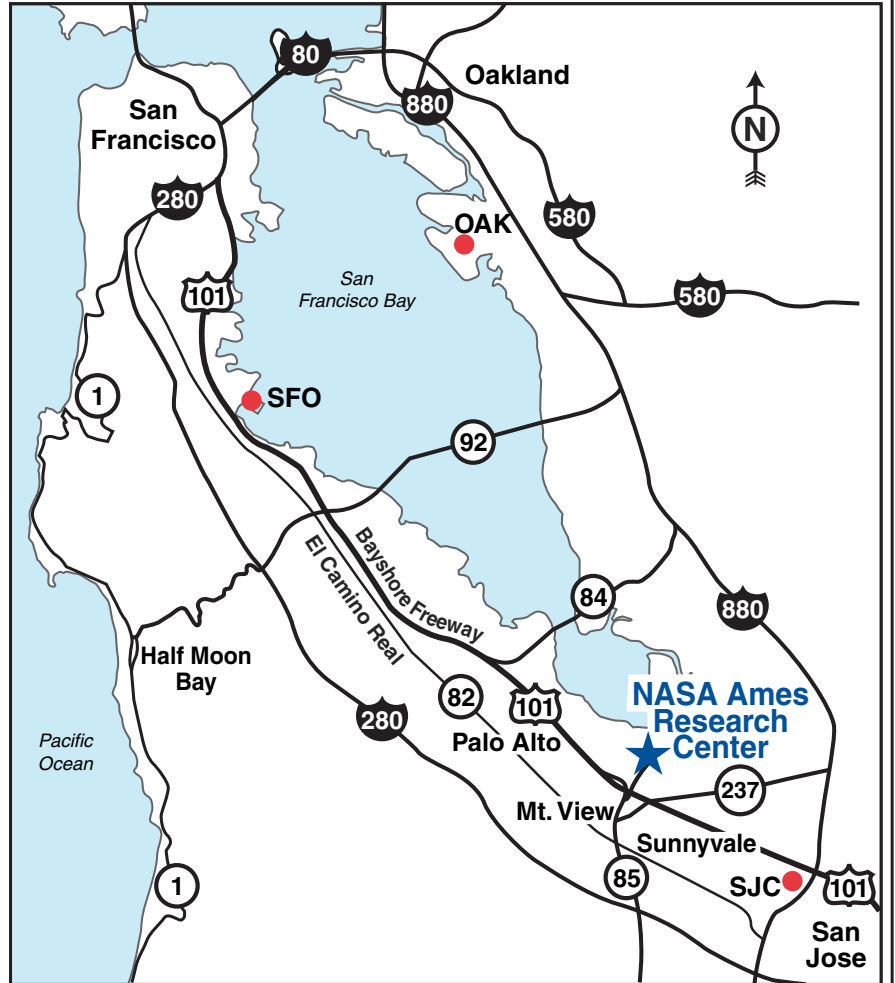

Chase
Park

South
Main Gate

Macon Gate

To Golf
Course

National Aeronautics
and
Space Administration

Ames Research Center
Moffett Field, California 94035-1000

National Aeronautics and Space Administration

Ames Research Center
Moffett Field, California 94035-1000

The Golf Course at Moffett Field

The Golf Course at Moffett Field Club House
T-1 Bar & Grill

Directions to Ames Research Center

Take Moffett Field Exit 398 from Highway 101, turn right at the light.
From Highway 85, take the Moffett Blvd. exit, turn right at the light, and follow it over the Highway 101 overpass.